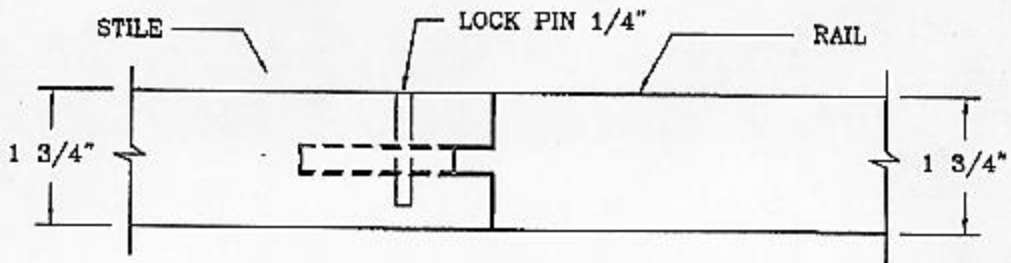

PC-39216

MORTISE & TENON