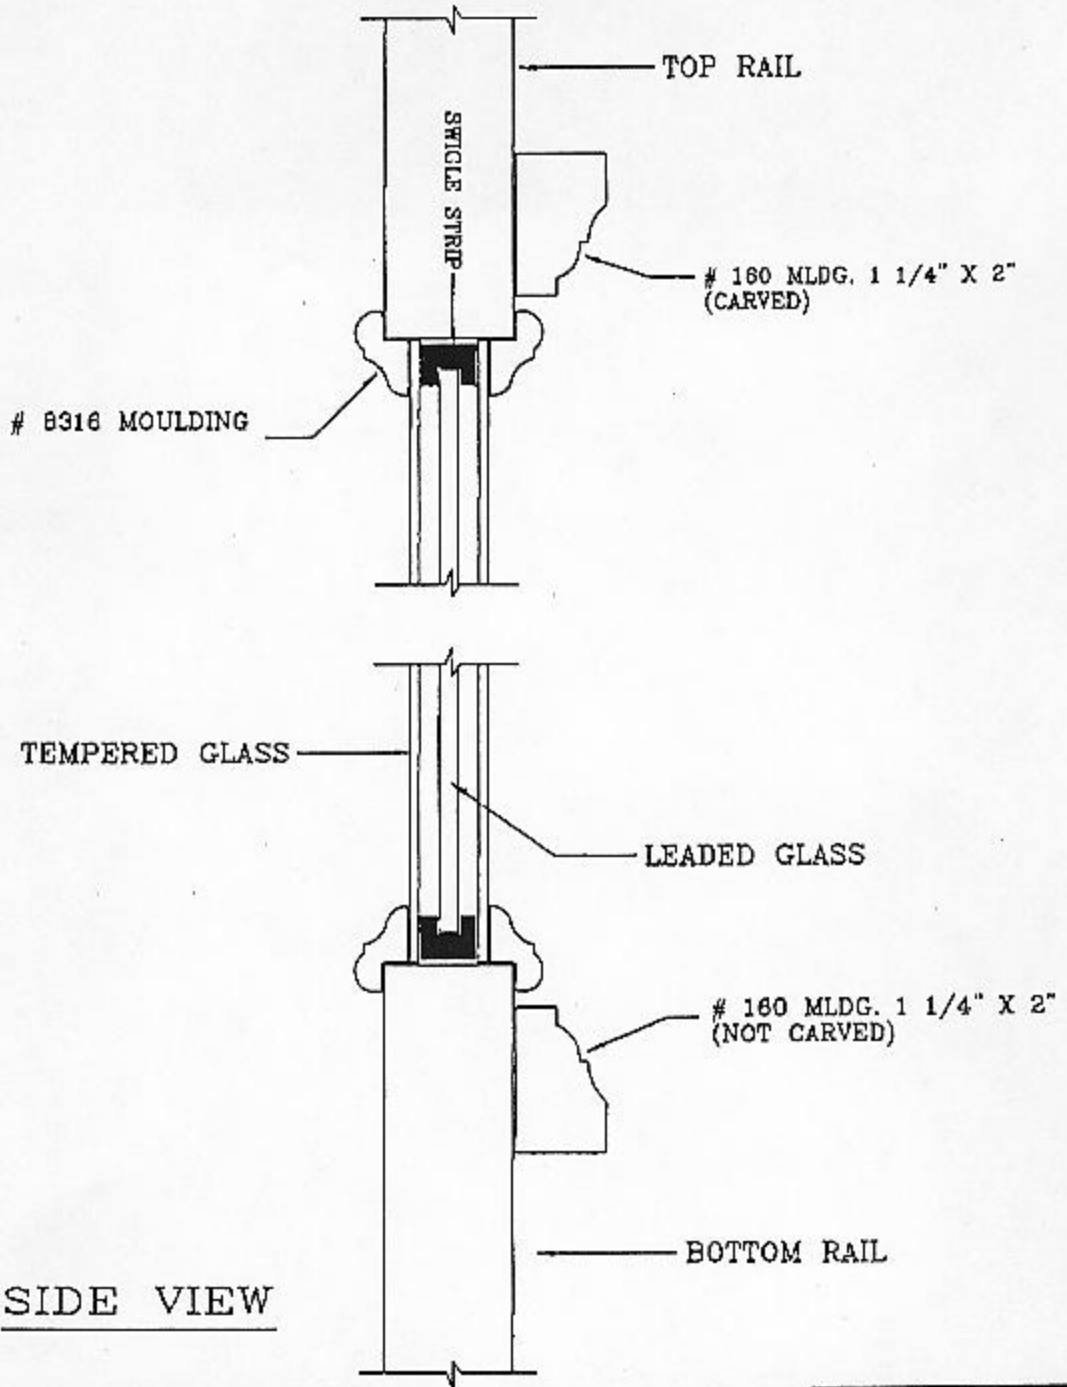

PC-39217

REV.:03/07/05

STILE: 5 1/4"  
EXP STILE: 4 7/8"  
TOP RAIL: 5 15/16"  
LOCK RAIL: 6 1/2"  
INT RAIL: 5"  
BOT RAIL: 12 3/16"

GLASS SIEZ:  
21 3/8" X 35 1/4"

DOOR (MODIFIED) #160: 32" X 80" SHOWN  
B-4 BRICK MLD NOT SHOWN

ELEVAT  
DATE: FEBRUARY 18 2005  
NO SCALE

PC-39216 & 39217

SIDE VIEW

	SECTIONS
	DATE: MARCH 07 2006
	NO SCALE

PC-39216

REV.: 02/18/05

DOOR:

STILE: 6 1/2"  
 EXP STILE: 6 1/8"  
 TOP RAIL: 5 15/16"  
 BOT RAIL: 12 3/16"

SIDELITE:

STILE: 2 1/4"  
 TOP RAIL: 5 15/16"  
 BOT RAIL: 12 3/16"

TRANSOM:

SASH: 2 1/4"

GLASS SIZE:  
 28 7/8" X 61 3/4"

GLASS SIZE:  
 9 7/8" X 61 3/4"

GLASS SIZE:  
 70 3/8" X 9 7/8"

DOOR #160: 42" X 80" SHOWN  
 SIDELITE #160: 14 1/2" X 80" SHOWN  
 TRANSOM #160: 75" X 14 1/2" SHOWN  
 B-4 BRICK MLD & NULLCAPS NOT SHOWN

ELEVAT  
 DATE: FEBRUARY 16 2005  
 NO SCALE

PC-39216

MORTISE & TENON

GLASS DETAIL

 PINECREST	<b>SECTIONS</b>
	DATE: FEBRUARY 15 2005
	<b>NO SCALE</b>