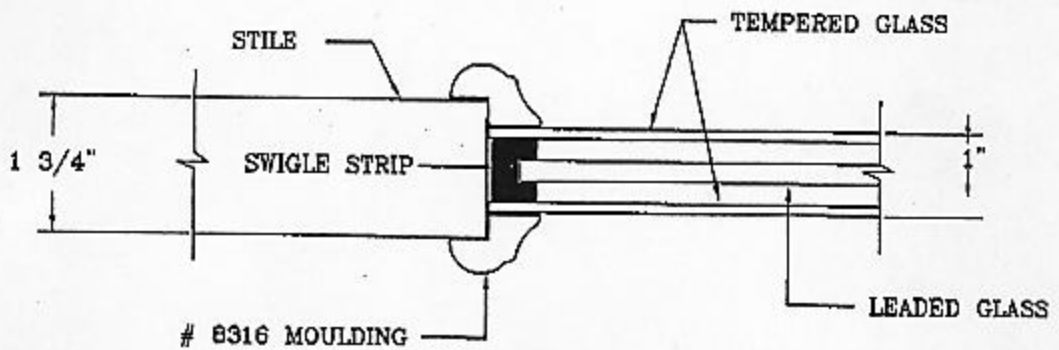

SIDELITE:

STILE: 2 1/4"  
 TOP RAIL: 5 15/16"  
 BOT RAIL: 12 3/16"

TRANSOM:

SASH: 2 1/4"

GLASS SIZE:  
 28 7/8" X 61 3/4"

GLASS SIZE:  
 9 7/8" X 61 3/4"

GLASS SIZE:  
 70 3/8" X 9 7/8"

DOOR #160: 42" X 80" SHOWN  
 SIDELITE #160: 14 1/2" X 80" SHOWN  
 TRANSOM #160: 75" X 14 1/2" SHOWN  
 B-4 BRICK MLD & NULLCAPS NOT SHOWN

ELEVAT  
 DATE: FEBRUARY 16 2005  
 NO SCALE

PC-39216

MORTISE & TENON

GLASS DETAIL

 PINECREST	<b>SECTIONS</b>
	DATE: FEBRUARY 15 2005
	<b>NO SCALE</b>