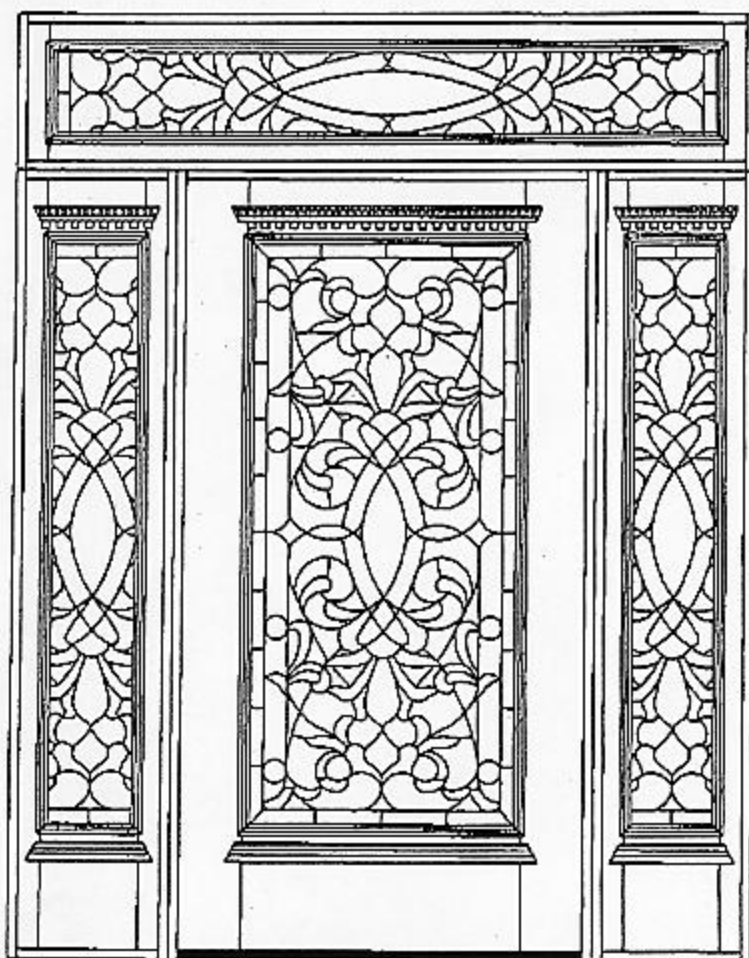

SIDELITE:

STILE: 2 1/4"  
 TOP RAIL: 5 15/16"  
 BOT RAIL: 12 3/16"

TRANSOM:

SASH: 2 1/4"

GLASS SIZE:  
 28 7/8" X 61 3/4"

GLASS SIZE:  
 9 7/8" X 61 3/4"

GLASS SIZE:  
 70 3/8" X 9 7/8"

DOOR #160: 42" X 80" SHOWN  
 SIDELITE #160: 14 1/2" X 80" SHOWN  
 TRANSOM #160: 75" X 14 1/2" SHOWN  
 B-4 BRICK MLD & NULLCAPS NOT SHOWN

ELEVAT  
 DATE: FEBRUARY 16 2005  
 NO SCALE

PC-39216

MORTISE & TENON

GLASS DETAIL

 PINECREST	<b>SECTIONS</b>
	DATE: FEBRUARY 15 2005
	<b>NO SCALE</b>